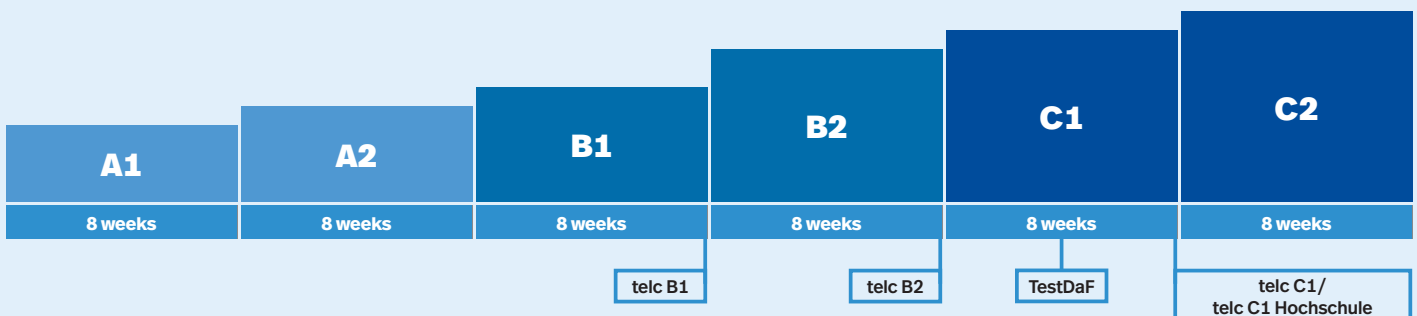

INSURANCE AND BLOCKED ACCOUNT

Our recommendation

For more information, scan or click the QR code.

OUR COURSE SYSTEM

GERMAN INTENSIVE COURSES

OUR COURSE SYSTEM

GERMAN ONLINE COMPACT COURSE

| | | | | | | | | | | | |
|------------------|------------------|------------------|------------------|------------------|------------------|------------------|------------------|------------------|------------------|------------------|------------------|
| A1.1 | A1.2 | A2.1 | A2.2 | B1.1 | B1.2 | B2.1 | B2.2 | C1.1 | C1.2 | C2.1 | C2.2 |
| 4 weeks 80 TU | 4 weeks 80 TU | 4 weeks 80 TU | 4 weeks 80 TU | 4 weeks 80 TU | 4 weeks 80 TU | 4 weeks 80 TU | 4 weeks 80 TU | 4 weeks 80 TU | 4 weeks 80 TU | 4 weeks 80 TU | 4 weeks 80 TU |